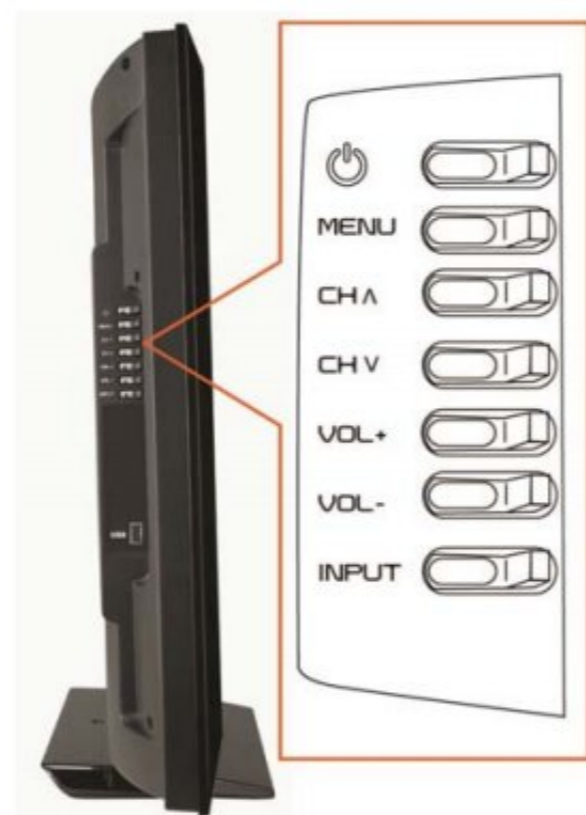

0-WEB.ru

[Reset-philips-tv-without-remote](#)

Side Panel Controls

POWER (⏻) —Turn your HDTV on by pressing the button once. Press the button again to turn your HDTV off.

MENU—Press to launch the on-screen menu. If a sub-menu is active, this button will proceed to the next level.

CH ▲/▼—Press to change the channels up or down. While the menu is active, these buttons function as up and down controls.

VOL + / -—Press to increase or decrease the speaker volume. While the menu is active, these buttons function as left and right controls.

INPUT (ENTER) —Press to cycle through the various devices connected to your TV (called Inputs). The inputs cycle in the following sequence: TV, AV, Comp, HDMI-1, HDMI-2, RGB, and Media. After you have stepped through the entire sequence, you will return to the beginning. Additionally, when the OSD is active, this button confirms the menu function to be adjusted.